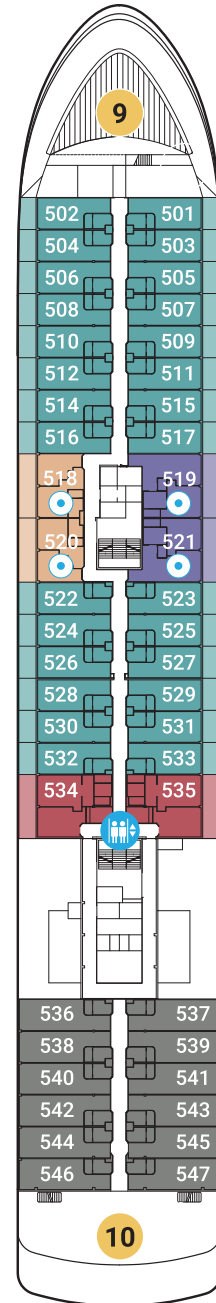

DECK 8  
 DECK 7  
 DECK 6  
 DECK 5  
 DECK 4  
 DECK 3

DECK 8

DECK 7

DECK 6

WORLD VOYAGER  
 Sleeps 3 with Sofa Bed only in  
 Staterooms 626, 627, 628 and 629

DECK 5

DECK 4

DECK 3

DECK 8

- 1 RUNNING TRACK  
OUTDOOR FITNESS

DECK 7

- 2 THE DOME OBSERVATION LOUNGE
- 3 POOL & HOT TUBS
- 4 7AFT GRILL
- 5 7AFT POOL BAR
- 6 ZODIAC STORAGE

DECK 6

- 7 BRIDGE
- 8 SMALL SUNDECK

DECK 5

- 9 WATER'S EDGE OBSERVATION DECK
- 10 ZEPHYR LOUNGE

DECK 4

- 11 PAULA'S PANTRY
- 12 FITNESS STUDIO
- 13 ATLAS LOUNGE
- 14 MEDICAL CENTER
- 15 RECEPTION
- 16 FUTURE CRUISE DESK
- 17 BOUTIQUE

18 AUDITORIUM

- AMERIGO VESPUCCI - WORLD VOYAGER
- VASCO DA GAMA - WORLD TRAVELLER
- DOM HENRIQUE - WORLD NAVIGATOR

SPECIFICATIONS

- OVERALL LENGTH: 129m/423'
- BEAM (WIDTH): 18.9m/62'
- GROSS TONNAGE: 10,000
- GUEST DECKS: 6

- ACCOMMODATIONS: 100
- GUESTS: 198
- CRUISING SPEED: 16kt/18mph
- SHIPS' REGISTRY: Portugal