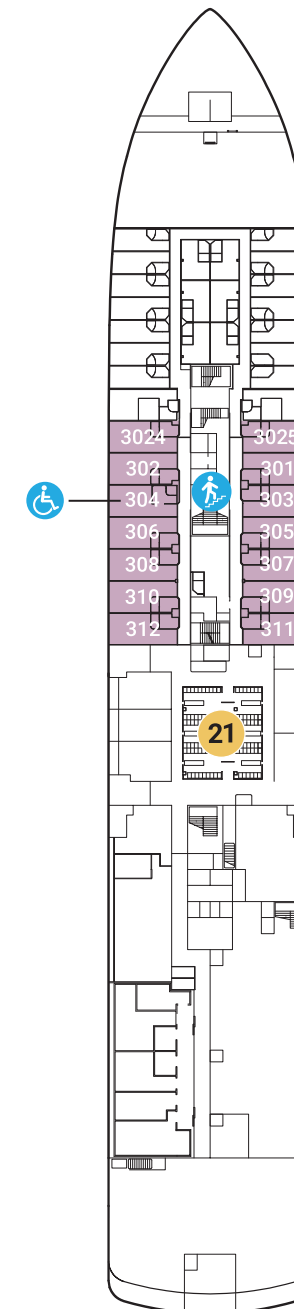

DECK 8  
 DECK 7  
 DECK 6  
 DECK 5  
 DECK 4  
 DECK 3

DECK 8

DECK 7

DECK 6

WORLD VOYAGER  
 Sleeps 3 with Sofa Bed only in  
 Staterooms 626, 627, 628 and 629

DECK 5

DECK 4

DECK 3

DECK 8

- 1 RUNNING TRACK  
OUTDOOR FITNESS

DECK 7

- 2 THE DOME OBSERVATION LOUNGE
- 3 POOL & HOT TUBS
- 4 7AFT GRILL
- 5 7AFT POOL BAR
- 6 ZODIAC STORAGE

DECK 6

- 7 BRIDGE
- 8 SMALL SUNDECK

DECK 5

- 9 WATER'S EDGE OBSERVATION DECK
- 10 ZEPHYR LOUNGE

DECK 4

- 11 PAULA'S PANTRY
- 12 FITNESS STUDIO
- 13 ATLAS LOUNGE
- 14 MEDICAL CENTER
- 15 RECEPTION
- 16 FUTURE CRUISE DESK
- 17 BOUTIQUE

18 AUDITORIUM

- AMERIGO VESPUCCI - WORLD VOYAGER
- VASCO DA GAMA - WORLD TRAVELLER
- DOM HENRIQUE - WORLD NAVIGATOR

SPECIFICATIONS

- OVERALL LENGTH: 129m/423'
- BEAM (WIDTH): 18.9m/62'
- GROSS TONNAGE: 10,000
- GUEST DECKS: 6

- ACCOMMODATIONS: 100
- GUESTS: 198
- CRUISING SPEED: 16kt/18mph
- SHIPS' REGISTRY: Portugal