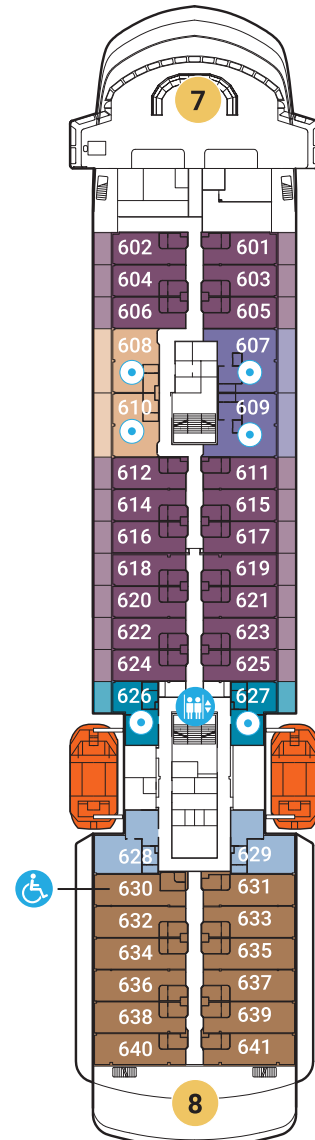

DECK 8  
 DECK 7  
 DECK 6  
 DECK 5  
 DECK 4  
 DECK 3

DECK 8

DECK 7

DECK 6

WORLD VOYAGER  
 Sleeps 3 with Sofa Bed only in  
 Staterooms 626, 627, 628 and 629

DECK 5

DECK 4

DECK 3

DECK 8

- 1 RUNNING TRACK  
OUTDOOR FITNESS

DECK 7

- 2 THE DOME OBSERVATION LOUNGE
- 3 POOL & HOT TUBS
- 4 7AFT GRILL
- 5 7AFT POOL BAR
- 6 ZODIAC STORAGE

DECK 6

- 7 BRIDGE
- 8 SMALL SUNDECK

DECK 5

- 9 WATER'S EDGE OBSERVATION DECK
- 10 ZEPHYR LOUNGE

DECK 4

- 11 PAULA'S PANTRY
- 12 FITNESS STUDIO
- 13 ATLAS LOUNGE
- 14 MEDICAL CENTER
- 15 RECEPTION
- 16 FUTURE CRUISE DESK
- 17 BOUTIQUE

18 AUDITORIUM

- AMERIGO VESPUCCI - WORLD VOYAGER
- VASCO DA GAMA - WORLD TRAVELLER
- DOM HENRIQUE - WORLD NAVIGATOR

SPECIFICATIONS

- OVERALL LENGTH: 129m/423'
- BEAM (WIDTH): 18.9m/62'
- GROSS TONNAGE: 10,000
- GUEST DECKS: 6

- ACCOMMODATIONS: 100
- GUESTS: 198
- CRUISING SPEED: 16kt/18mph
- SHIPS' REGISTRY: Portugal