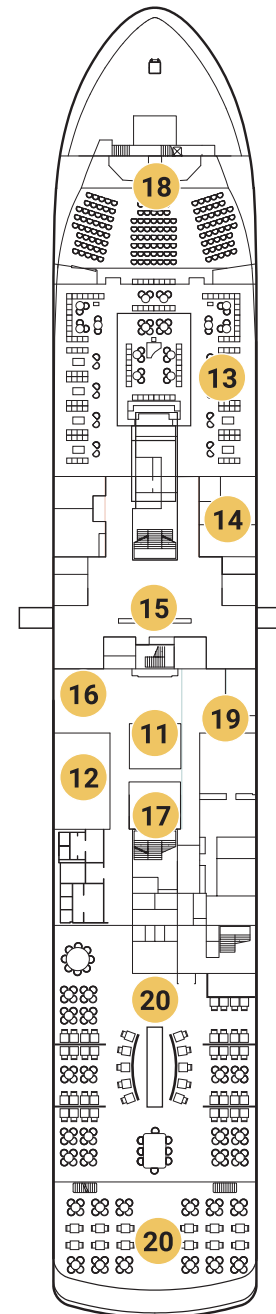

DECK 8  
 DECK 7  
 DECK 6  
 DECK 5  
 DECK 4  
 DECK 3

DECK 8

DECK 7

DECK 6

WORLD VOYAGER  
 Sleeps 3 with Sofa Bed only in  
 Staterooms 626, 627, 628 and 629

DECK 5

DECK 4

DECK 3

DECK 8

- 1 RUNNING TRACK  
OUTDOOR FITNESS

DECK 7

- 2 THE DOME OBSERVATION LOUNGE
- 3 POOL & HOT TUBS
- 4 7AFT GRILL
- 5 7AFT POOL BAR
- 6 ZODIAC STORAGE

DECK 6

- 7 BRIDGE
- 8 SMALL SUNDECK

DECK 5

- 9 WATER'S EDGE OBSERVATION DECK
- 10 ZEPHYR LOUNGE

DECK 4

- 11 PAULA'S PANTRY
- 12 FITNESS STUDIO
- 13 ATLAS LOUNGE
- 14 MEDICAL CENTER
- 15 RECEPTION
- 16 FUTURE CRUISE DESK
- 17 BOUTIQUE

18 AUDITORIUM

- AMERIGO VESPUCCI - WORLD VOYAGER
- VASCO DA GAMA - WORLD TRAVELLER
- DOM HENRIQUE - WORLD NAVIGATOR

SPECIFICATIONS

- OVERALL LENGTH: 129m/423'
- BEAM (WIDTH): 18.9m/62'
- GROSS TONNAGE: 10,000
- GUEST DECKS: 6

- ACCOMMODATIONS: 100
- GUESTS: 198
- CRUISING SPEED: 16kt/18mph
- SHIPS' REGISTRY: Portugal