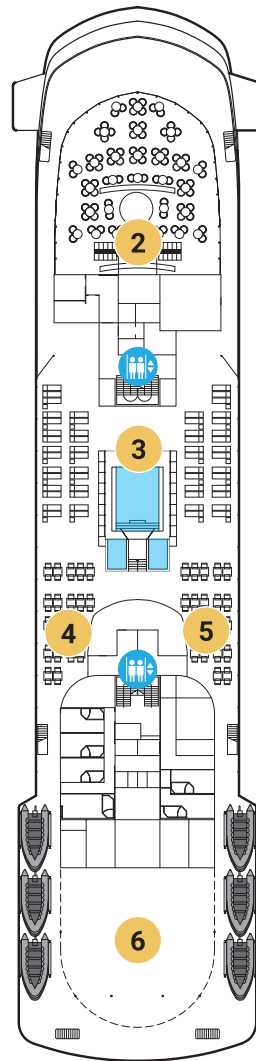

DECK 8  
 DECK 7  
 DECK 6  
 DECK 5  
 DECK 4  
 DECK 3

DECK 8

DECK 7

DECK 6

WORLD VOYAGER  
 Sleeps 3 with Sofa Bed only in  
 Staterooms 626, 627, 628 and 629

DECK 5

DECK 4

DECK 3

DECK 8

- 1 RUNNING TRACK  
OUTDOOR FITNESS

DECK 7

- 2 THE DOME OBSERVATION LOUNGE
- 3 POOL & HOT TUBS
- 4 7AFT GRILL
- 5 7AFT POOL BAR
- 6 ZODIAC STORAGE

DECK 6

- 7 BRIDGE
- 8 SMALL SUNDECK

DECK 5

- 9 WATER'S EDGE OBSERVATION DECK
- 10 ZEPHYR LOUNGE

DECK 4

- 11 PAULA'S PANTRY
- 12 FITNESS STUDIO
- 13 ATLAS LOUNGE
- 14 MEDICAL CENTER
- 15 RECEPTION
- 16 FUTURE CRUISE DESK
- 17 BOUTIQUE

18 AUDITORIUM

- AMERIGO VESPUCCI - WORLD VOYAGER
- VASCO DA GAMA - WORLD TRAVELLER
- DOM HENRIQUE - WORLD NAVIGATOR

SPECIFICATIONS

- OVERALL LENGTH: 129m/423'
- BEAM (WIDTH): 18.9m/62'
- GROSS TONNAGE: 10,000
- GUEST DECKS: 6

- ACCOMMODATIONS: 100
- GUESTS: 198
- CRUISING SPEED: 16kt/18mph
- SHIPS' REGISTRY: Portugal