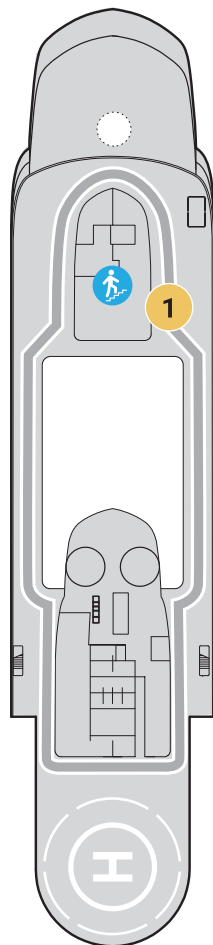

DECK 8  
 DECK 7  
 DECK 6  
 DECK 5  
 DECK 4  
 DECK 3

DECK 8

DECK 7

DECK 6

WORLD VOYAGER  
 Sleeps 3 with Sofa Bed only in  
 Staterooms 626, 627, 628 and 629

DECK 5

DECK 4

DECK 3

DECK 8

- 1 RUNNING TRACK  
OUTDOOR FITNESS

DECK 7

- 2 THE DOME OBSERVATION LOUNGE
- 3 POOL & HOT TUBS
- 4 7AFT GRILL
- 5 7AFT POOL BAR
- 6 ZODIAC STORAGE

DECK 6

- 7 BRIDGE
- 8 SMALL SUNDECK

DECK 5

- 9 WATER'S EDGE OBSERVATION DECK
- 10 ZEPHYR LOUNGE

DECK 4

- 11 PAULA'S PANTRY
- 12 FITNESS STUDIO
- 13 ATLAS LOUNGE
- 14 MEDICAL CENTER
- 15 RECEPTION
- 16 FUTURE CRUISE DESK
- 17 BOUTIQUE

18 AUDITORIUM

- AMERIGO VESPUCCI - WORLD VOYAGER
- VASCO DA GAMA - WORLD TRAVELLER
- DOM HENRIQUE - WORLD NAVIGATOR

SPECIFICATIONS

- OVERALL LENGTH: 129m/423'
- BEAM (WIDTH): 18.9m/62'
- GROSS TONNAGE: 10,000
- GUEST DECKS: 6

- ACCOMMODATIONS: 100
- GUESTS: 198
- CRUISING SPEED: 16kt/18mph
- SHIPS' REGISTRY: Portugal