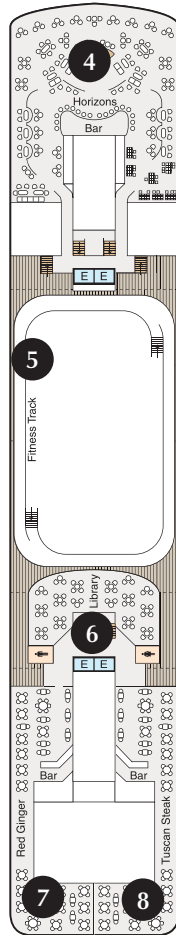

DECK 10
4. Horizons
5. Fitness Track
6. Library
7. Red Ginger
8. Tuscan Steak