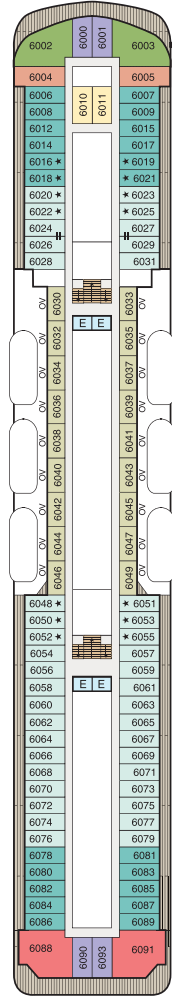

deck plans SIRENA

SHIPS' SPECIFICATIONS

Year Built: 1999 | Refurbishment Date: 2019 | Gross Tonnage: 30,277 | Length: 593.7 feet | Beam: 83.5 feet
 Cruising Speed: 18 knots | Guest Decks: 9 | Guest Capacity (Double Occupancy): 684 | Staff Size: 400
 Guest-to-Staff Ratio: 1.71 to 1 | Nationality of Officers: European | Country of Registry: Marshall Islands

DECK 8

STATEROOM COLOR LEGEND

SYMBOL LEGEND

- ♣ Restrooms
- E Elevator
- 🚰 Launderette
- ov Obstructed Views
- Quad with Pullman
- ★ ★ Quad with Sofa bed
- || Connecting Staterooms
- ▲ Triple with Pullman
- ★ Triple with Sofa bed
- ♿ Wheelchair Accessible

OCEANIA CRUISES®
Your World. Your Way.®

deck plans SIRENA

SHIPS' SPECIFICATIONS

Year Built: 1999 | Refurbishment Date: 2019 | Gross Tonnage: 30,277 | Length: 593.7 feet | Beam: 83.5 feet
 Cruising Speed: 18 knots | Guest Decks: 9 | Guest Capacity (Double Occupancy): 684 | Staff Size: 400
 Guest-to-Staff Ratio: 1.71 to 1 | Nationality of Officers: European | Country of Registry: Marshall Islands

DECK 7

DECK 6

DECK 5
 15. Lounge
 16. Casino
 17. Martinis
 18. Upper Hall & Boutiques
 19. The Grand Bar
 20. The Grand Dining Room

DECK 4
 21. Medical Center
 22. Reception Hall, Concierge & Destination Services