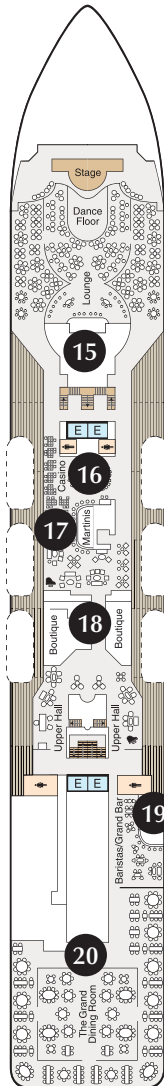

deck plans SIRENA

SHIPS' SPECIFICATIONS

Year Built: 1999 | Refurbishment Date: 2019 | Gross Tonnage: 30,277 | Length: 593.7 feet | Beam: 83.5 feet
 Cruising Speed: 18 knots | Guest Decks: 9 | Guest Capacity (Double Occupancy): 684 | Staff Size: 400
 Guest-to-Staff Ratio: 1.71 to 1 | Nationality of Officers: European | Country of Registry: Marshall Islands

DECK 8

STATEROOM COLOR LEGEND

SYMBOL LEGEND

- ♣ Restrooms
- E Elevator
- 🚰 Launderette
- ov Obstructed Views
- Quad with Pullman
- ★ ★ Quad with Sofa bed
- || Connecting Staterooms
- ▲ Triple with Pullman
- ★ Triple with Sofa bed
- ♿ Wheelchair Accessible

OCEANIA CRUISES®
Your World. Your Way.®

deck plans SIRENA

SHIPS' SPECIFICATIONS

Year Built: 1999 | Refurbishment Date: 2019 | Gross Tonnage: 30,277 | Length: 593.7 feet | Beam: 83.5 feet
 Cruising Speed: 18 knots | Guest Decks: 9 | Guest Capacity (Double Occupancy): 684 | Staff Size: 400
 Guest-to-Staff Ratio: 1.71 to 1 | Nationality of Officers: European | Country of Registry: Marshall Islands

DECK 7

DECK 6

DECK 5
 15. Lounge
 16. Casino
 17. Martinis
 18. Upper Hall & Boutiques
 19. The Grand Bar
 20. The Grand Dining Room

DECK 4
 21. Medical Center
 22. Reception Hall, Concierge & Destination Services