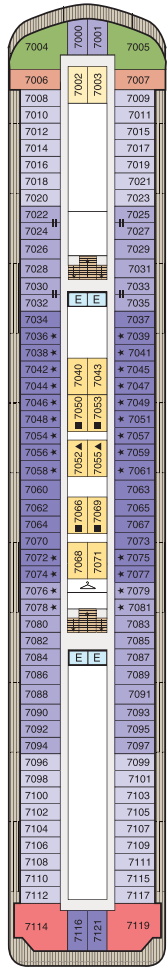

deck plans SIRENA

SHIPS' SPECIFICATIONS

Year Built: 1999 | Refurbishment Date: 2019 | Gross Tonnage: 30,277 | Length: 593.7 feet | Beam: 83.5 feet
 Cruising Speed: 18 knots | Guest Decks: 9 | Guest Capacity (Double Occupancy): 684 | Staff Size: 400
 Guest-to-Staff Ratio: 1.71 to 1 | Nationality of Officers: European | Country of Registry: Marshall Islands

DECK 8

STATEROOM COLOR LEGEND

SYMBOL LEGEND

- ♣ Restrooms
- E Elevator
- 🚰 Launderette
- ov Obstructed Views
- Quad with Pullman
- ★ ★ Quad with Sofa bed
- || Connecting Staterooms
- ▲ Triple with Pullman
- ★ Triple with Sofa bed
- ♿ Wheelchair Accessible

OCEANIA CRUISES®
Your World. Your Way.®

deck plans SIRENA

SHIPS' SPECIFICATIONS

Year Built: 1999 | Refurbishment Date: 2019 | Gross Tonnage: 30,277 | Length: 593.7 feet | Beam: 83.5 feet
 Cruising Speed: 18 knots | Guest Decks: 9 | Guest Capacity (Double Occupancy): 684 | Staff Size: 400
 Guest-to-Staff Ratio: 1.71 to 1 | Nationality of Officers: European | Country of Registry: Marshall Islands

DECK 7

DECK 6

DECK 5
 15. Lounge
 16. Casino
 17. Martinis
 18. Upper Hall & Boutiques
 19. The Grand Bar
 20. The Grand Dining Room

DECK 4
 21. Medical Center
 22. Reception Hall, Concierge & Destination Services