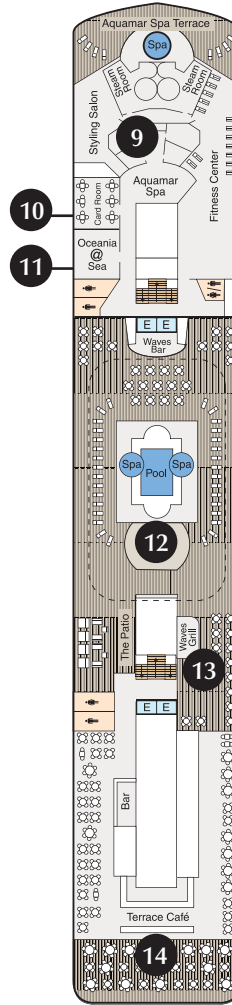

deck plans SIRENA

SHIPS' SPECIFICATIONS

Year Built: 1999 | Refurbishment Date: 2019 | Gross Tonnage: 30,277 | Length: 593.7 feet | Beam: 83.5 feet
 Cruising Speed: 18 knots | Guest Decks: 9 | Guest Capacity (Double Occupancy): 684 | Staff Size: 400
 Guest-to-Staff Ratio: 1.71 to 1 | Nationality of Officers: European | Country of Registry: Marshall Islands

DECK 11
 1. Golf Putting Greens
 2. Shuffleboard
 3. Sun Deck

DECK 10
 4. Horizons
 5. Fitness Track
 6. Library
 7. Red Ginger
 8. Tuscan Steak

DECK 9
 9. Aquamar Spa + Vitality Center
 10. Card Room
 11. Oceania@Sea
 12. Pool Deck & Patio
 13. Waves Grill
 14. Terrace Café

OCEANIA CRUISES®
Your World. Your Way.®

deck plans SIRENA

SHIPS' SPECIFICATIONS

Year Built: 1999 | Refurbishment Date: 2019 | Gross Tonnage: 30,277 | Length: 593.7 feet | Beam: 83.5 feet
 Cruising Speed: 18 knots | Guest Decks: 9 | Guest Capacity (Double Occupancy): 684 | Staff Size: 400
 Guest-to-Staff Ratio: 1.71 to 1 | Nationality of Officers: European | Country of Registry: Marshall Islands

DECK 7

DECK 6

DECK 5
 15. Lounge
 16. Casino
 17. Martinis
 18. Upper Hall & Boutiques
 19. The Grand Bar
 20. The Grand Dining Room

DECK 4
 21. Medical Center
 22. Reception Hall, Concierge & Destination Services