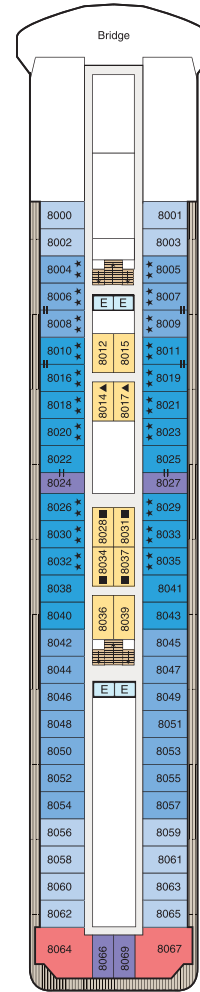

deck plans SIRENA

SHIPS' SPECIFICATIONS

Year Built: 1999 | Refurbishment Date: 2019 | Gross Tonnage: 30,277 | Length: 593.7 feet | Beam: 83.5 feet
 Cruising Speed: 18 knots | Guest Decks: 9 | Guest Capacity (Double Occupancy): 684 | Staff Size: 400
 Guest-to-Staff Ratio: 1.71 to 1 | Nationality of Officers: European | Country of Registry: Marshall Islands

DECK 8

STATEROOM COLOR LEGEND

SYMBOL LEGEND

- ♣ Restrooms
- E Elevator
- 🚰 Launderette
- ov Obstructed Views
- Quad with Pullman
- ★ ★ Quad with Sofa bed
- || Connecting Staterooms
- ▲ Triple with Pullman
- ★ Triple with Sofa bed
- ♿ Wheelchair Accessible

OCEANIA CRUISES®
Your World. Your Way.®

deck plans SIRENA

SHIPS' SPECIFICATIONS

Year Built: 1999 | Refurbishment Date: 2019 | Gross Tonnage: 30,277 | Length: 593.7 feet | Beam: 83.5 feet
 Cruising Speed: 18 knots | Guest Decks: 9 | Guest Capacity (Double Occupancy): 684 | Staff Size: 400
 Guest-to-Staff Ratio: 1.71 to 1 | Nationality of Officers: European | Country of Registry: Marshall Islands

DECK 7

DECK 6

DECK 5
 15. Lounge
 16. Casino
 17. Martinis
 18. Upper Hall & Boutiques
 19. The Grand Bar
 20. The Grand Dining Room

DECK 4
 21. Medical Center
 22. Reception Hall, Concierge & Destination Services