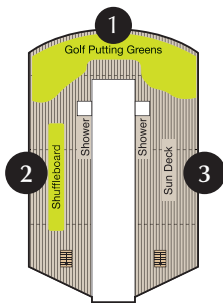

deck plans SIRENA

SHIPS' SPECIFICATIONS

Year Built: 1999 | Refurbishment Date: 2019 | Gross Tonnage: 30,277 | Length: 593.7 feet | Beam: 83.5 feet
 Cruising Speed: 18 knots | Guest Decks: 9 | Guest Capacity (Double Occupancy): 684 | Staff Size: 400
 Guest-to-Staff Ratio: 1.71 to 1 | Nationality of Officers: European | Country of Registry: Marshall Islands

DECK 8

STATEROOM COLOR LEGEND

SYMBOL LEGEND

- ♣ Restrooms
- E Elevator
- 🚰 Launderette
- ov Obstructed Views
- Quad with Pullman
- ★ ★ Quad with Sofa bed
- || Connecting Staterooms
- ▲ Triple with Pullman
- ★ Triple with Sofa bed
- ♿ Wheelchair Accessible